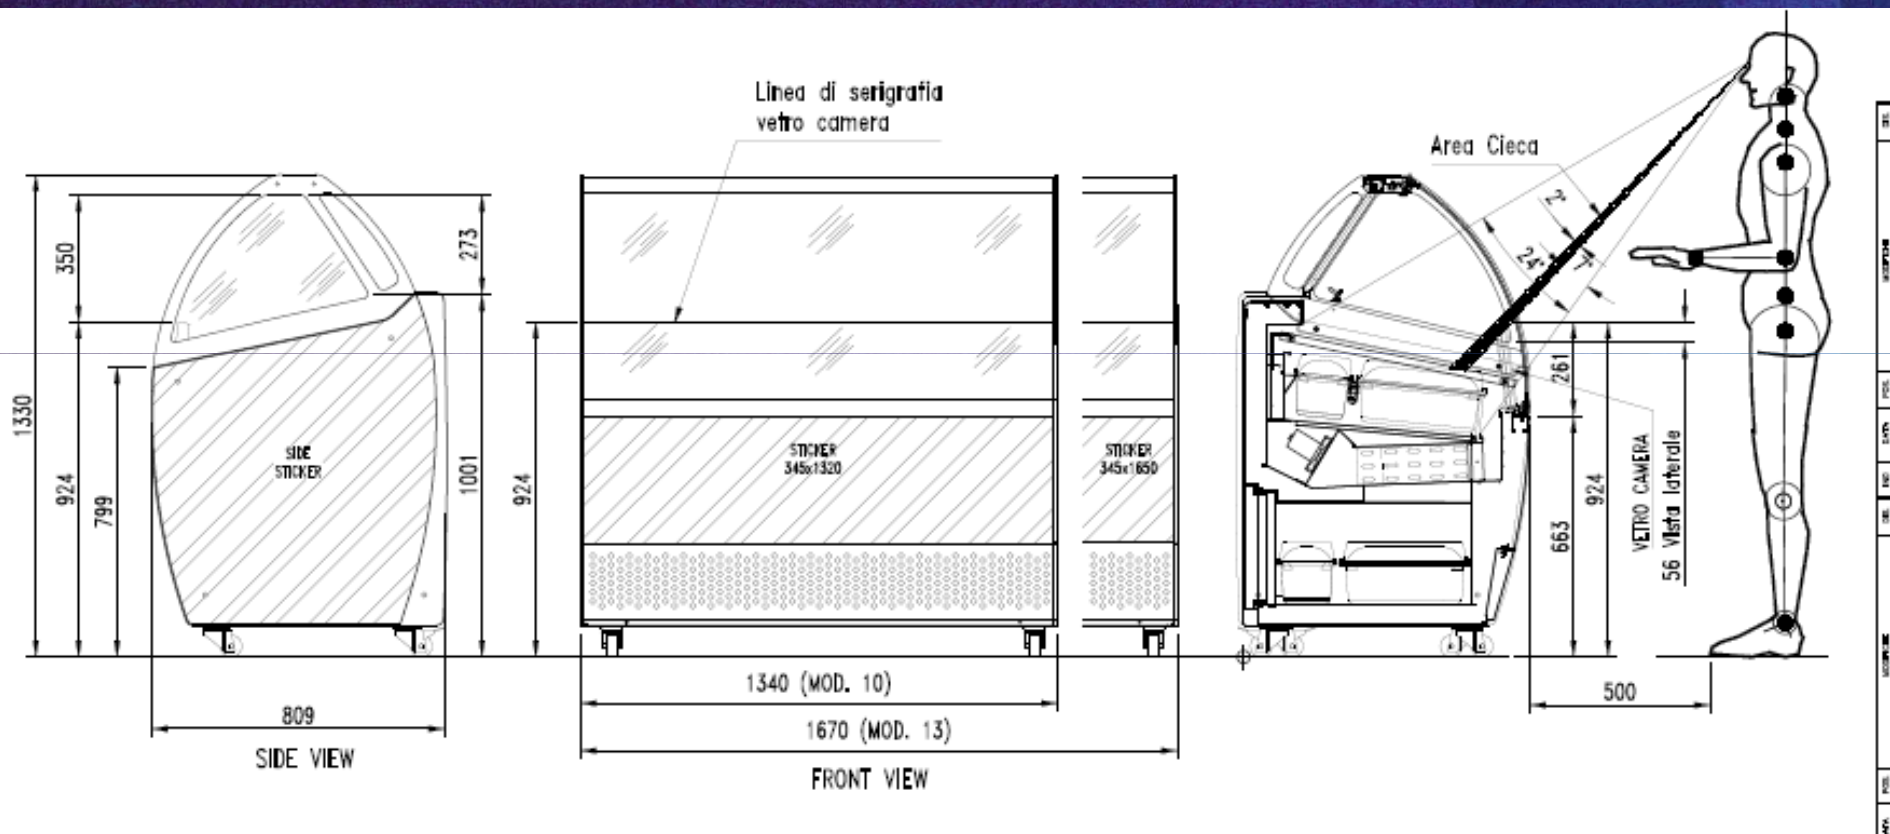

THEATER 10-13

Ventilated refrigeration ice-cream cabinet curved glass
cabinet curved glass

your visible value